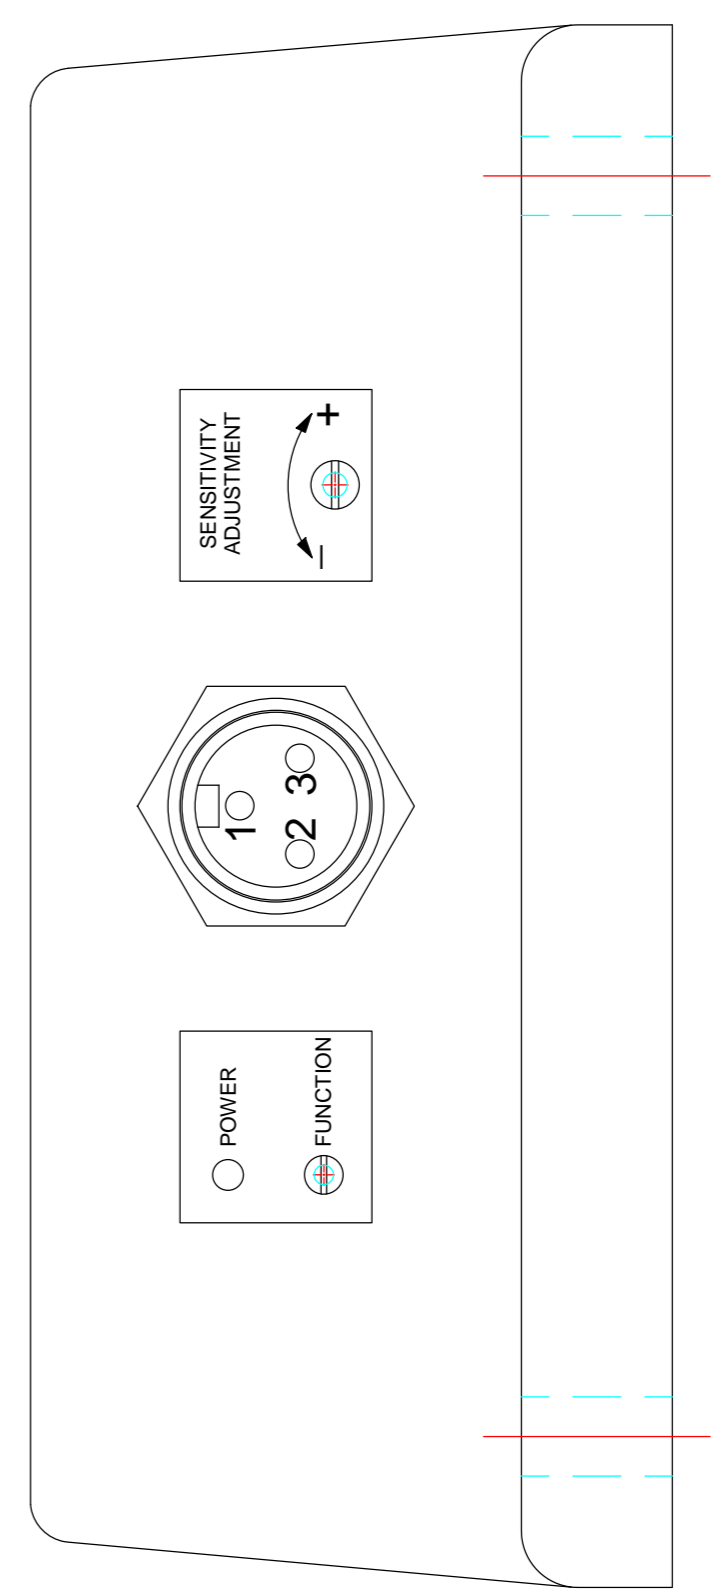

B

B

A

A

8

7

6

5

4

3

2

1

Dimensions are in mm's [inches]

<b>MODULOC Control Systems Limited</b>			
London Colney, St. Albans, Hertfordshire, AL2 1HD England Phone: 44 (0) 1727 211313 FAX: 44 (0) 1727 826804			
TITLE Series 2000 Long Range Inductive Sensor Model No. MD21190-180 Dimensional Drawing			
SIZE	DWG NO	REV	
A2.	MD21190-180-000-01	-01	
SCALE	DATE	SHEET	
FULL	02/25/2010	1 of 1	