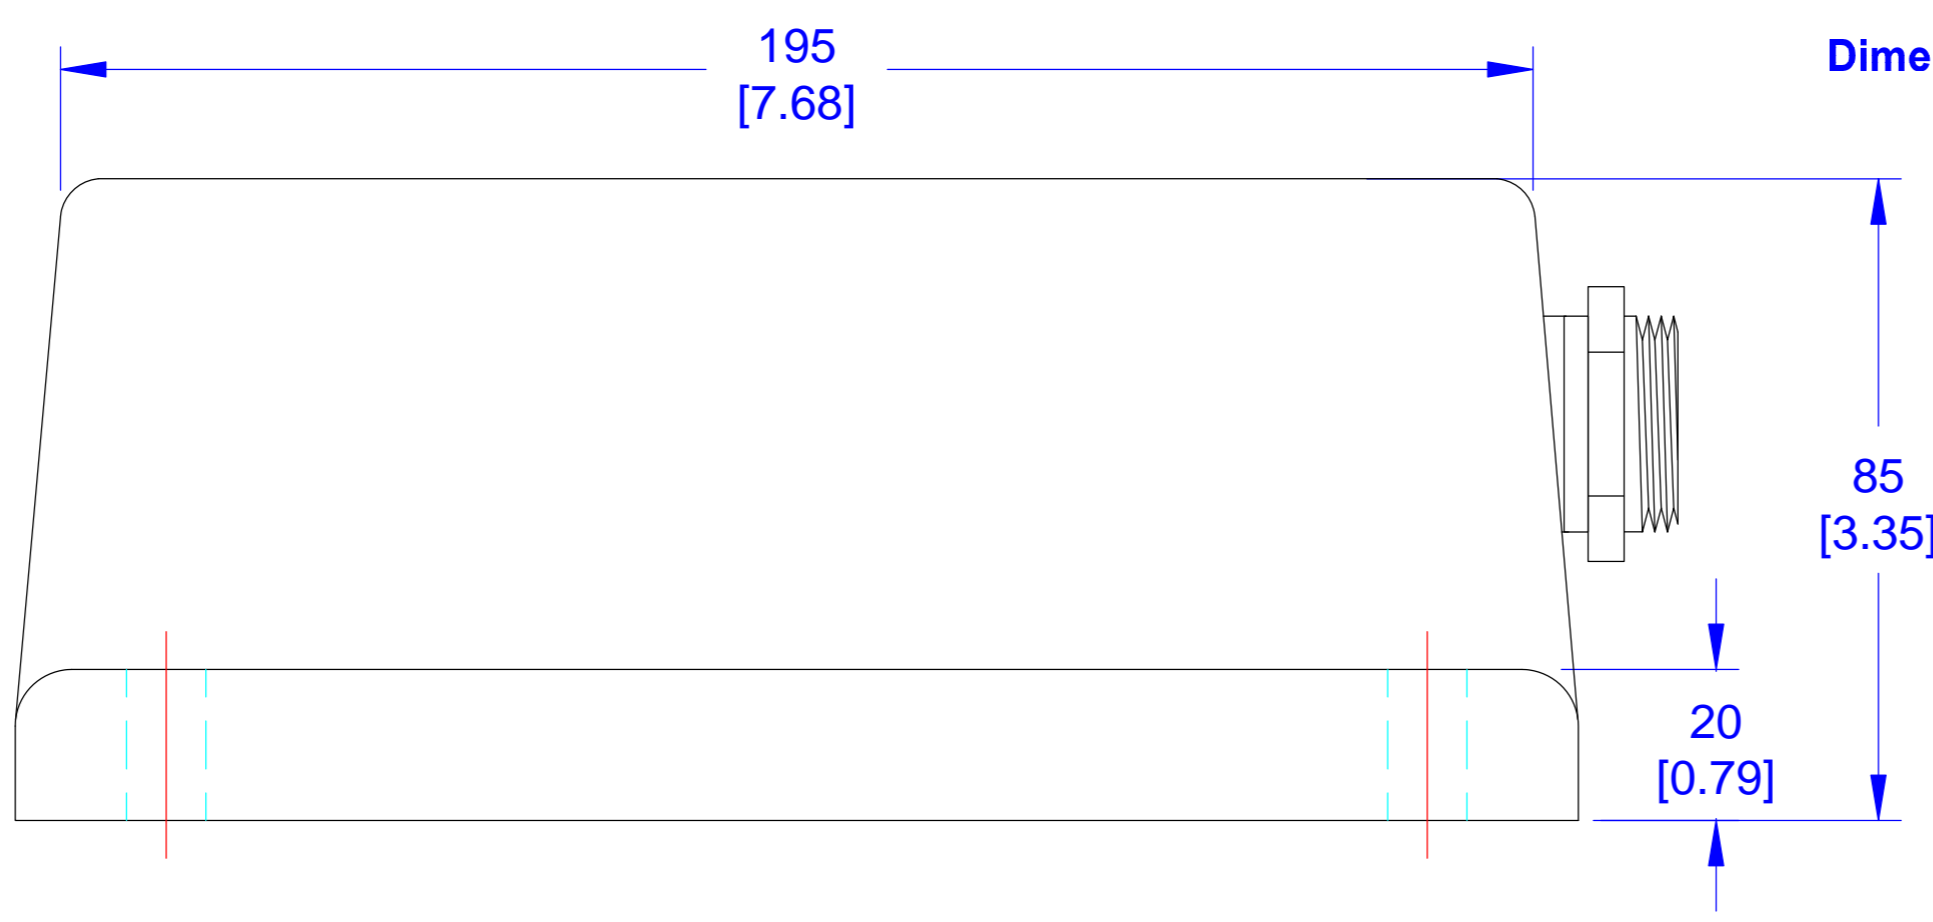

4

3

2

1

Dimensions are in mm's [inches]

<b>MODULOC Control Systems Limited</b>			
London Colney, St. Albans, Hertfordshire, AL2 1HD England Phone: 44 (0) 1727 211313 FAX: 44 (0) 1727 826804			
TITLE Series 2000 Long Range Inductive Sensor Model No. MD21190-180 Dimensional Drawing			
SIZE	DWG NO	REV	
A2.	MD21190-180-000-01	-01	
SCALE	DATE	SHEET	
FULL	02/25/2010	1 of 1	