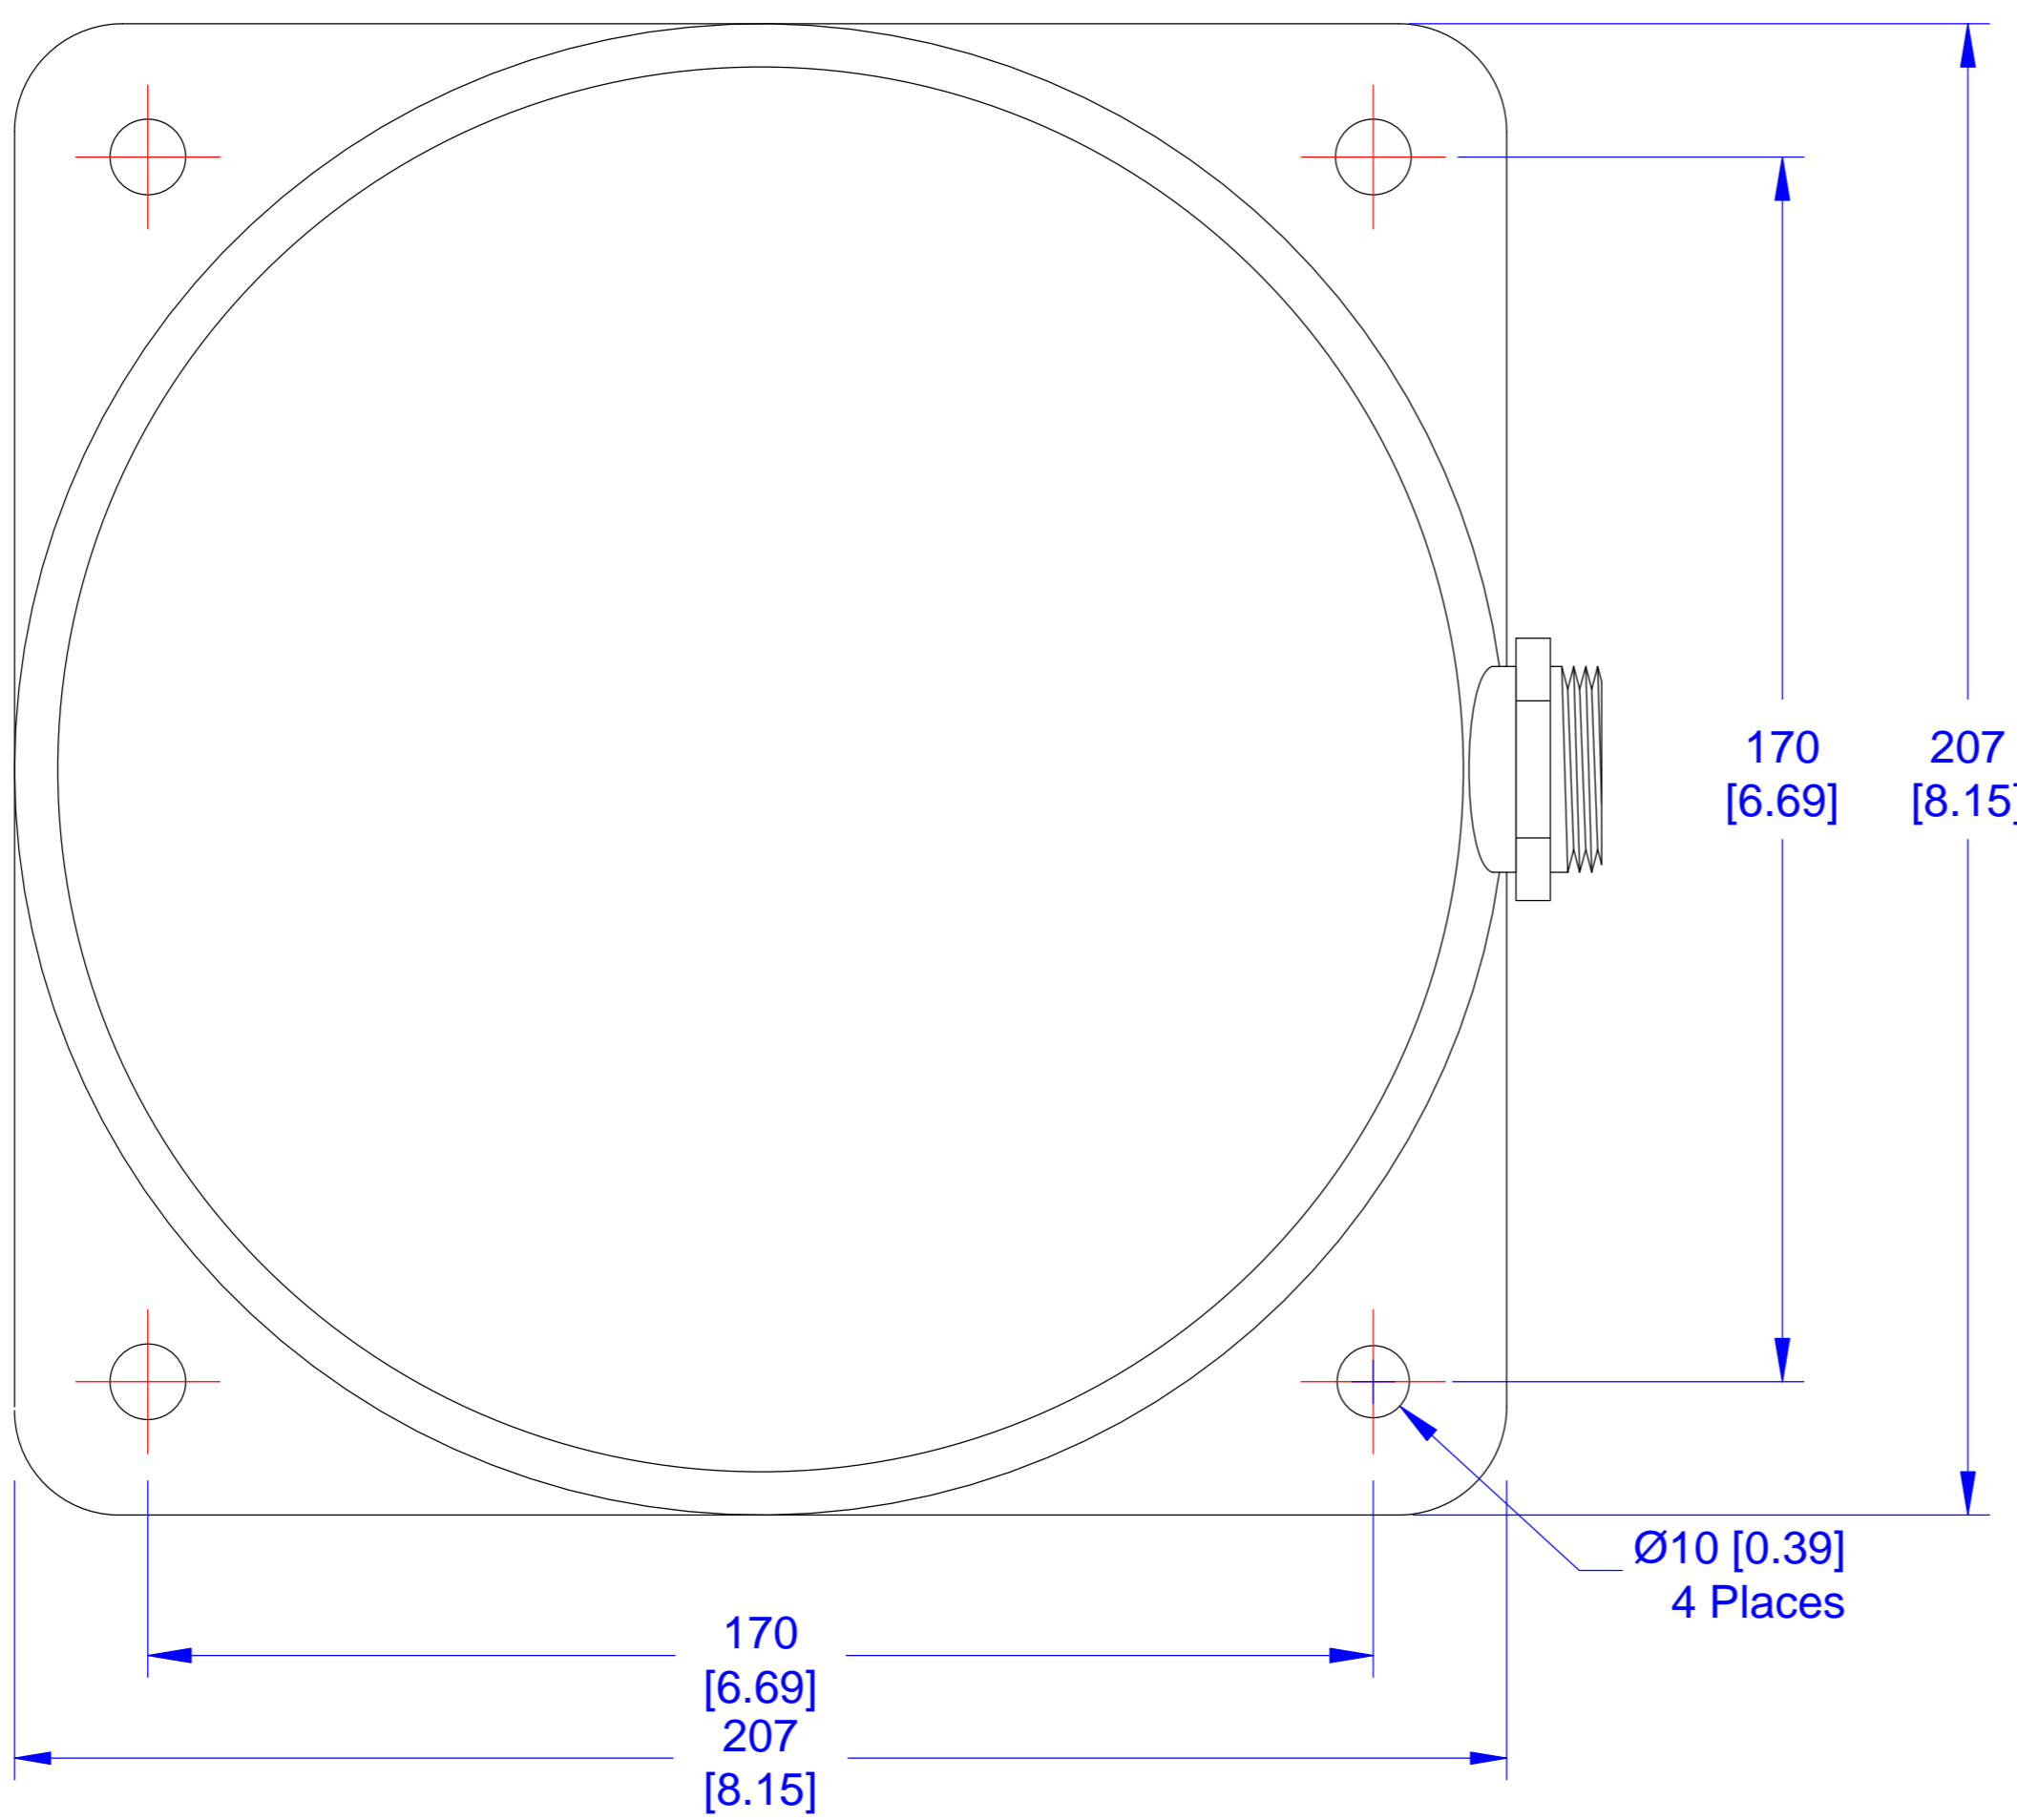

4

3

2

1

Dimensions are in mm's [inches]

<b>MODULOC Control Systems Limited</b>			
London Colney, St. Albans, Hertfordshire, AL2 1HD England Phone: 44 (0) 1727 211313 FAX: 44 (0) 1727 826804			
TITLE Series 2000 Long Range Inductive Sensor Model No. MD21190-180 Dimensional Drawing			
SIZE	DWG NO	REV	
A2.	MD21190-180-000-01	-01	
SCALE	DATE	SHEET	
FULL	02/25/2010	1 of 1	